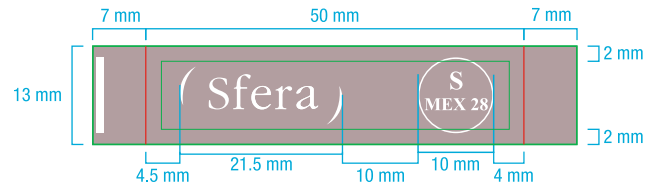

Logo and size will be centered on the label

— Folding Line

— Die Line

■ PANTONE 16-1509 TPX
Material color

 <p>AVERY DENNISON Retail Branding and Information Solutions</p>	
Customer: EL CORTE INGLES GLID: CB600446A Cust Item#: ELCSFRINT-18 Category: PRINTED FABRIC LABEL File Name: CB600446A Date/Time: 08-Jan-15 16:17:51	
Material: Sew Space:	
Cut Type: Dimensions: O: 13mm x 64mm F: 13mm x 50mm	
Colors:  White	
Customer Revision Number: Approval: _____	